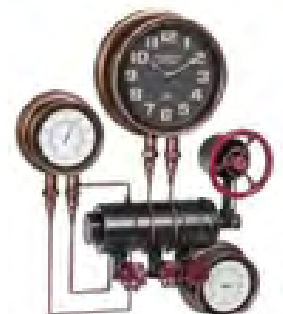

0182091
OROLOGIO PARETE ENGRENAGE M36 D52
/ ENGRENAGE WALL CLOCK M36 D52
(Dim Ø52.5x8.7)
moq 1 | inner 1 | master 1