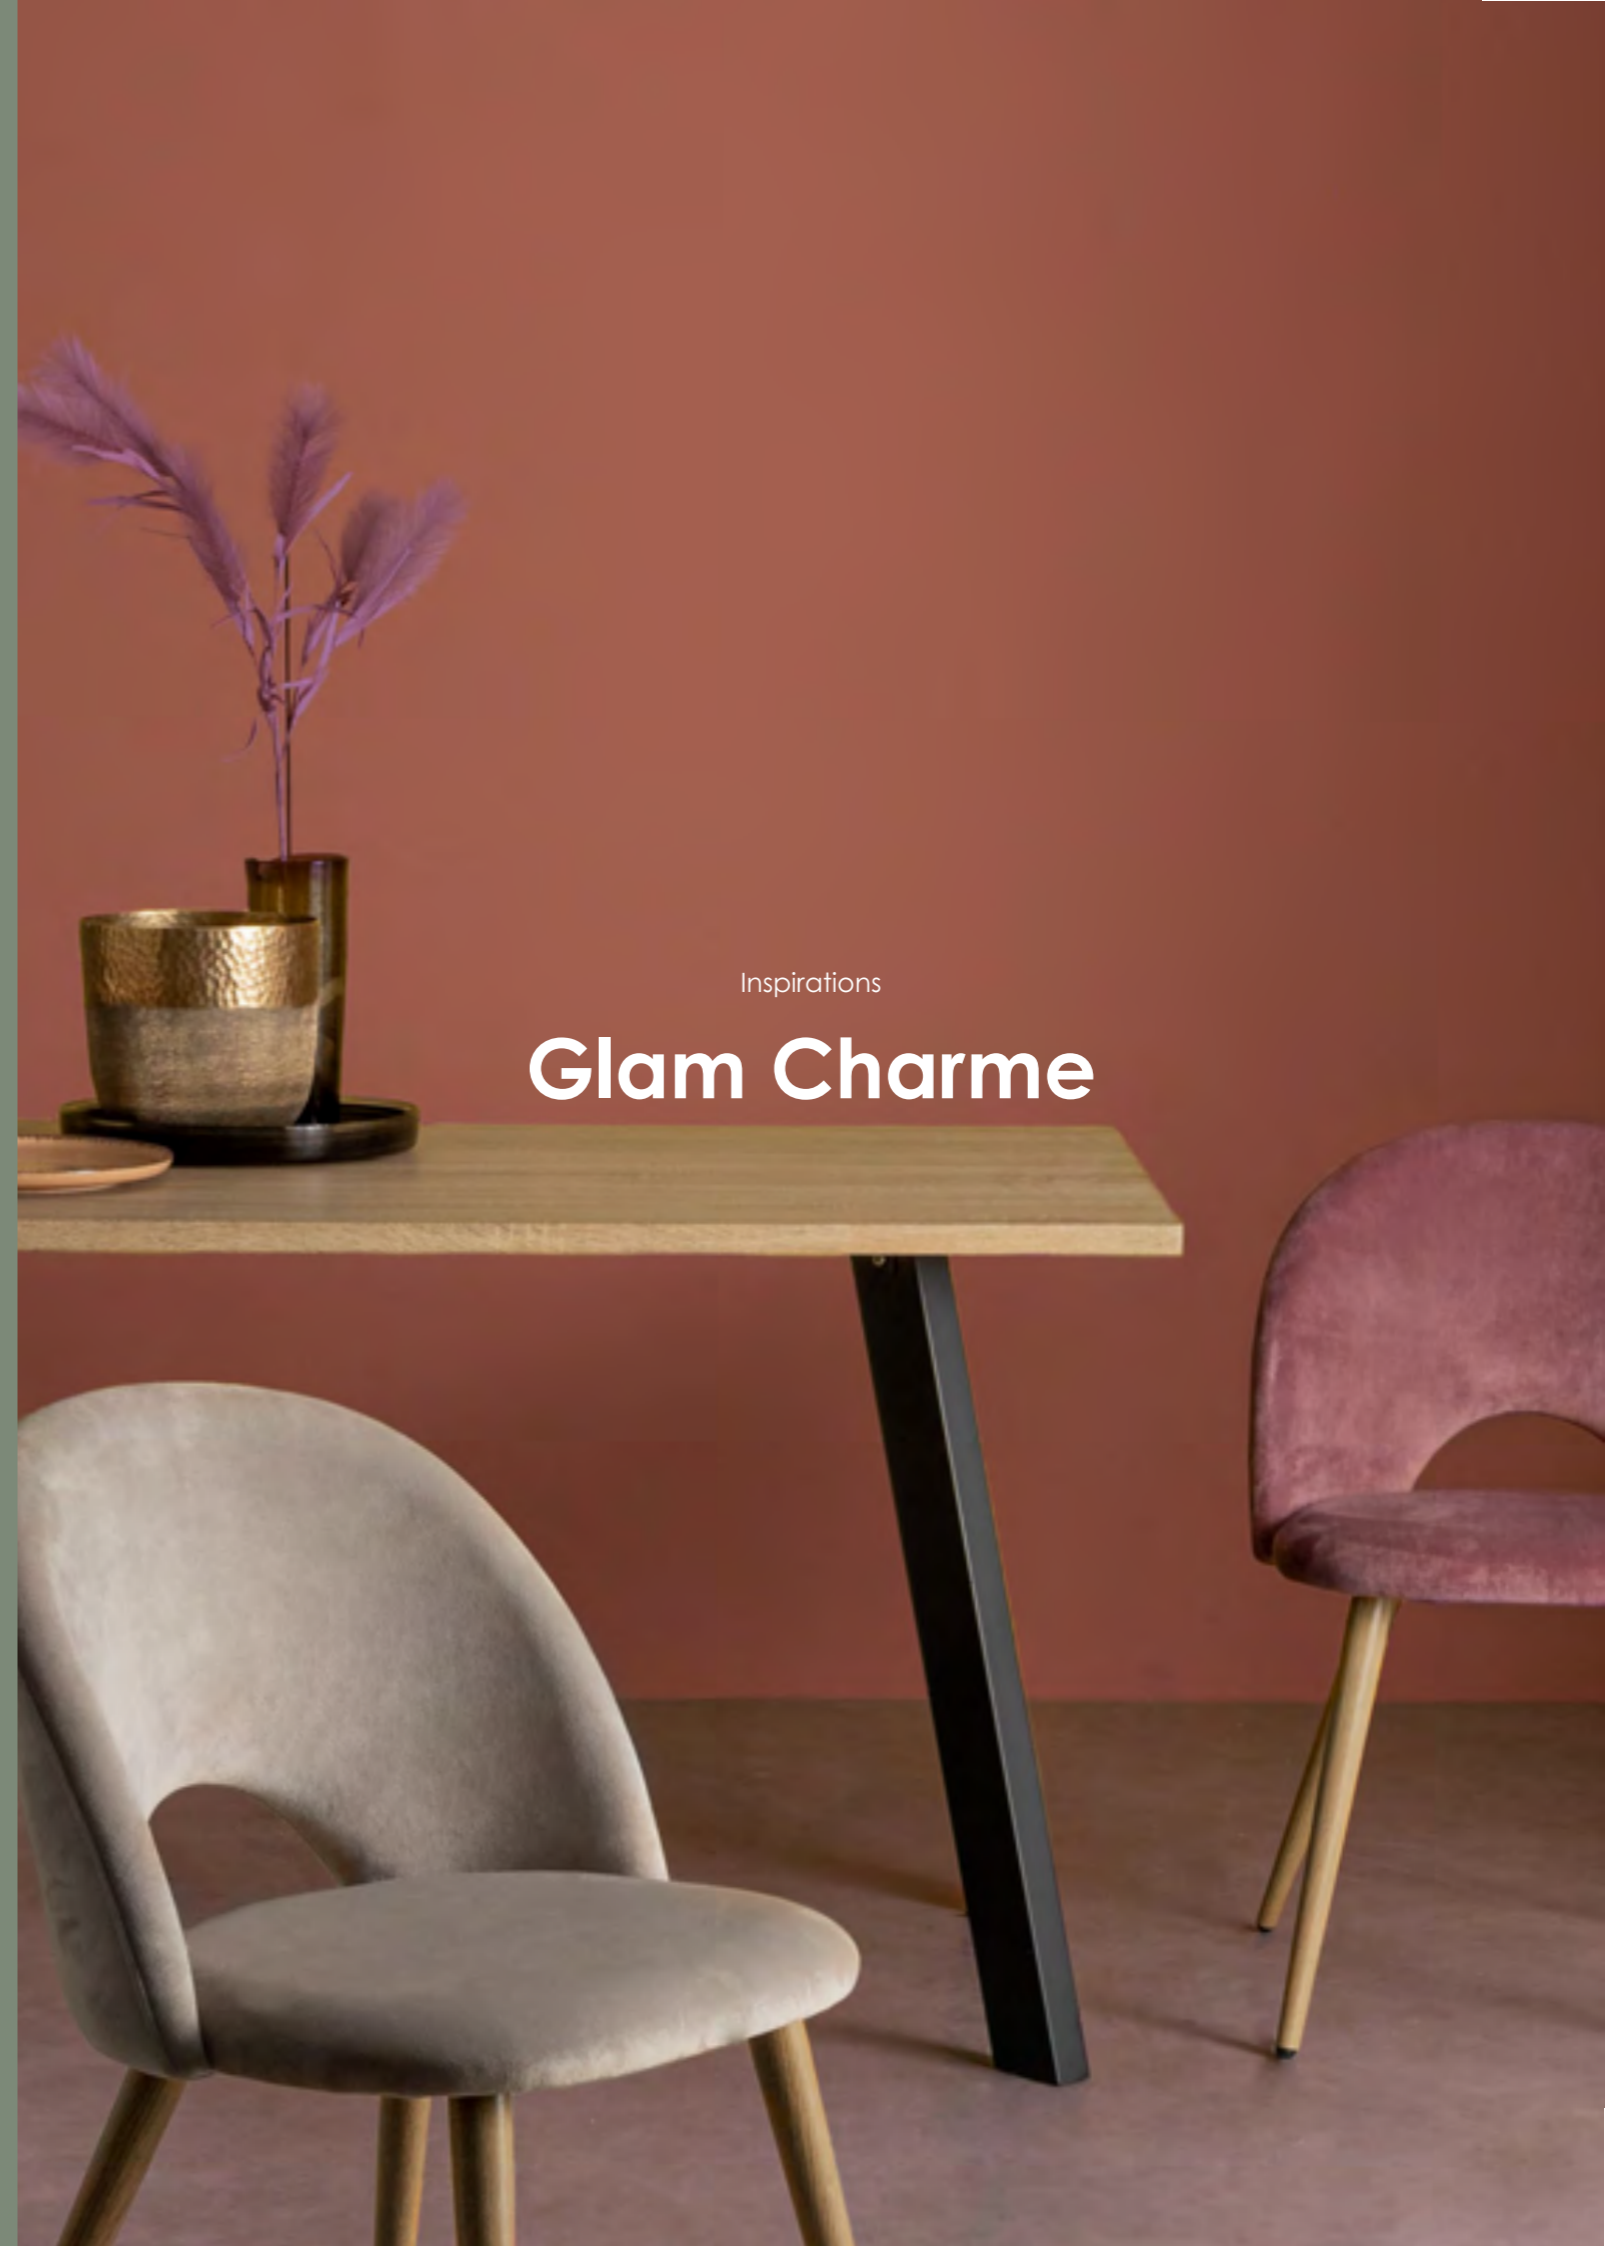

Inspirations

Glam Charme