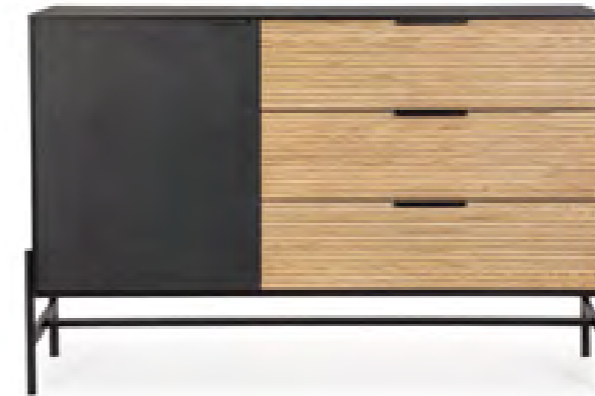

Inspirations
Dreaming Japan

Cod 0748589
CREDENZA 1A-3C ALLYCIA NERO-NATURALE | ALLYCIA BLACK-NAT
SIDEBOARD 1D-3DR
(Dim 124a | 40b | 81,5h)
moq 1 | inner 1 | master 1