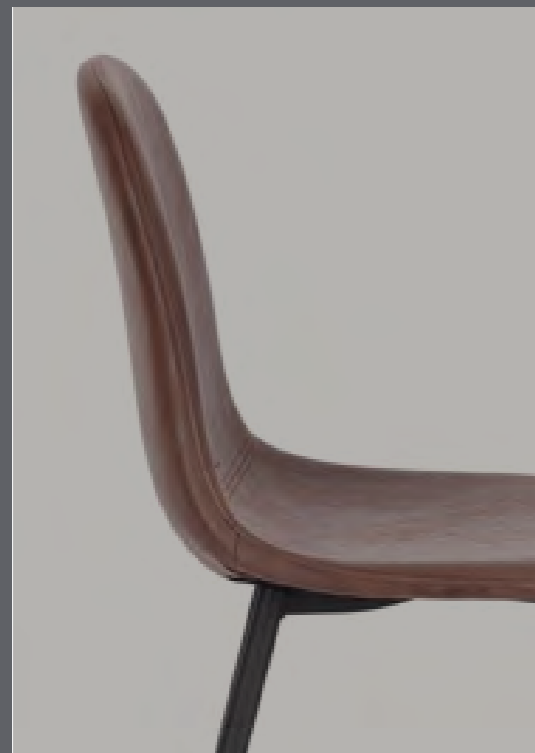

Inspirations

Urban Loft