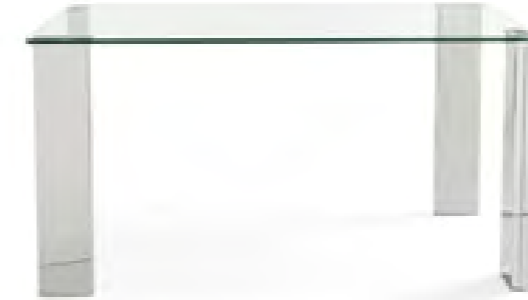

Inspirations
Being Modern

1. Cod 0732217
TAVOLO NEW ARLEY 140X80 | NEW ARLEY TABLE 140X80
(Dim 140a | 80b | 75h)
Moq 1 | Inner 1 | Master 1